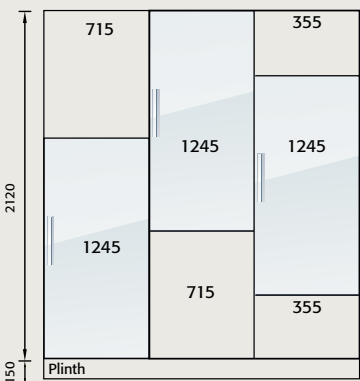

MEDIUM INSTALLATION HEIGHT (2120)

Door & Drawer Combinations

Larder Combinations

Oven Combinations

Single Oven

Double Oven

Oven / Microwave/ Coffee Machine

Microwave / Combi / Coffee Machine

Fridge Freezer Combinations

TALL INSTALLATION HEIGHT (2300)

Door & Drawer Combinations

Larder Combinations

Oven Combinations

Single Oven

Double Oven

Oven / Microwave / Coffee Machine