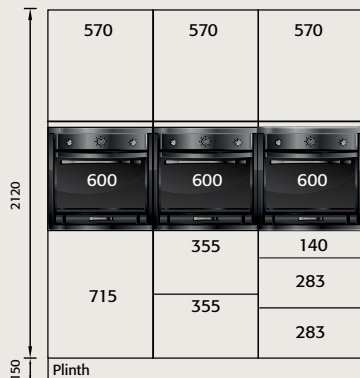

MEDIUM INSTALLATION HEIGHT (2120)

Door & Drawer Combinations

Larder Combinations

Oven Combinations

Single Oven

Double Oven

Oven / Microwave/ Coffee Machine

Microwave / Combi / Coffee Machine

Fridge Freezer Combinations

TALL INSTALLATION HEIGHT (2300)

Door & Drawer Combinations

Larder Combinations

Oven Combinations

Single Oven

Double Oven

Oven / Microwave / Coffee Machine