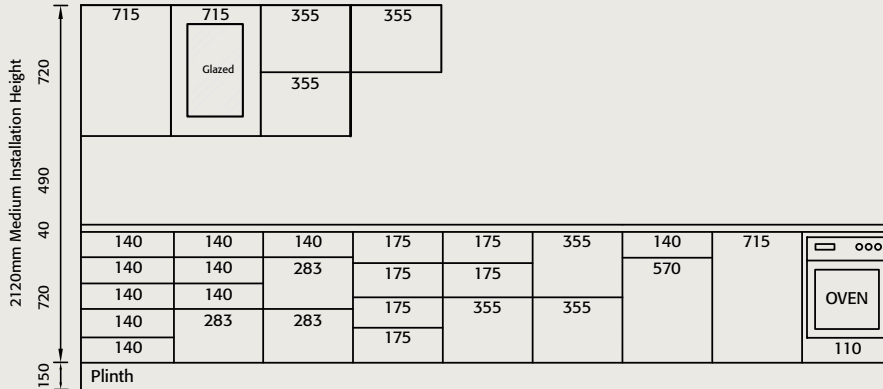

MEDIUM INSTALLATION HEIGHT (2120)

Door & Drawer Combinations

Larder Combinations

Oven Combinations

Single Oven

Double Oven

Oven / Microwave/ Coffee Machine

Microwave / Combi / Coffee Machine

Fridge Freezer Combinations

TALL INSTALLATION HEIGHT (2300)

Door & Drawer Combinations

Larder Combinations

Oven Combinations

Single Oven

Double Oven

Oven / Microwave / Coffee Machine