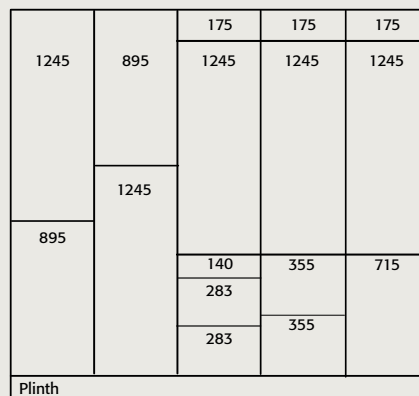

Fridge Freezer Combinations

TALL INSTALLATION HEIGHT (2300)

Door & Drawer Combinations

Larder Combinations

Oven Combinations

Single Oven

Double Oven

Oven / Microwave / Coffee Machine