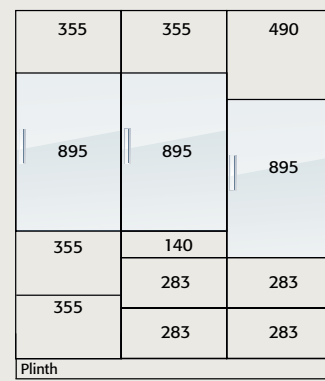

Fridge Freezer Combinations