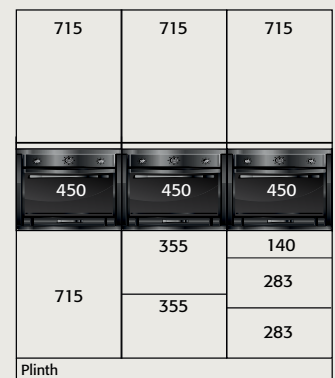

MEDIUM INSTALLATION HEIGHT (2120)

Door & Drawer Combinations

Larder Combinations

Oven Combinations

Single Oven

Double Oven

Oven / Microwave/ Coffee Machine

Microwave / Combi / Coffee Machine

Fridge Freezer Combinations

TALL INSTALLATION HEIGHT (2300)

Door & Drawer Combinations

Larder Combinations

Oven Combinations

Single Oven

Double Oven

Oven / Microwave / Coffee Machine