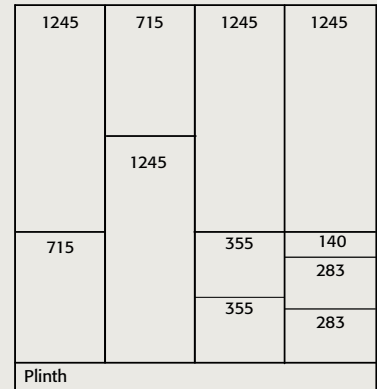

MEDIUM INSTALLATION HEIGHT (2120)

Door & Drawer Combinations

Larder Combinations

Oven Combinations

Single Oven

Double Oven

Oven / Microwave/ Coffee Machine

Microwave / Combi / Coffee Machine

Fridge Freezer Combinations

TALL INSTALLATION HEIGHT (2300)

Door & Drawer Combinations

Larder Combinations

Oven Combinations

Single Oven

Double Oven

Oven / Microwave / Coffee Machine