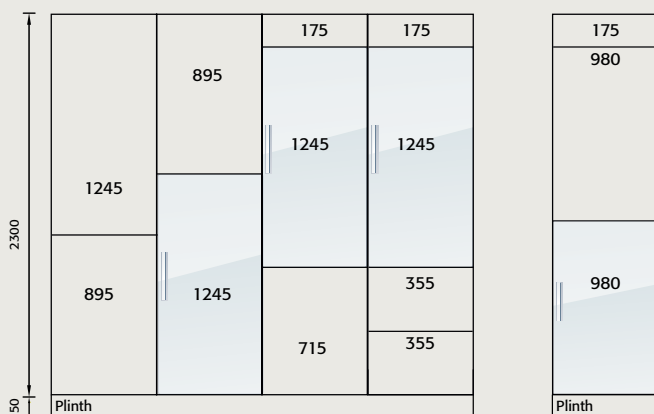

Fridge Freezer Combinations

Drilling patterns to suit:

Uniset

+ most others

Cabinets are not pre-drilled for fillers

FLEXIBLE DRILLING PATTERN

- ✓ The drilling patterns of ClicBox cabinets are adapted to accommodate most major fitting suppliers:
- ✓ The smart drilling pattern offers a lot of possibilities.
- ✓ All Cabinets drilled for L & R Door Fittings