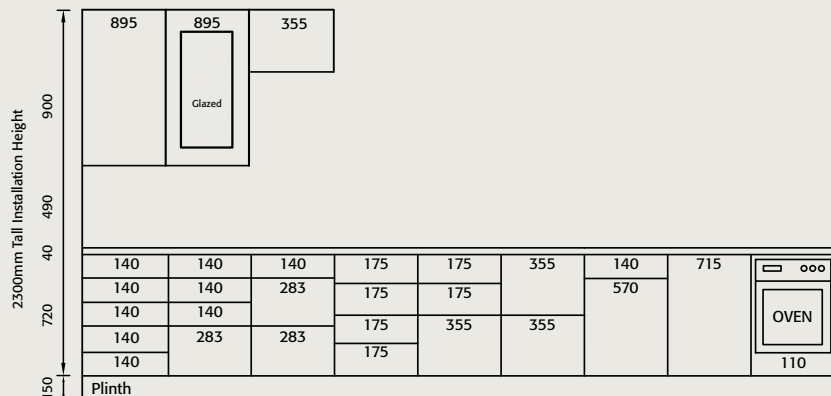

MEDIUM INSTALLATION HEIGHT (2120)

Door & Drawer Combinations

Larder Combinations

Oven Combinations

Single Oven

Double Oven

Oven / Microwave/ Coffee Machine

Microwave / Combi / Coffee Machine

Fridge Freezer Combinations

TALL INSTALLATION HEIGHT (2300)

Door & Drawer Combinations

Larder Combinations

Oven Combinations

Single Oven

Double Oven

Oven / Microwave / Coffee Machine