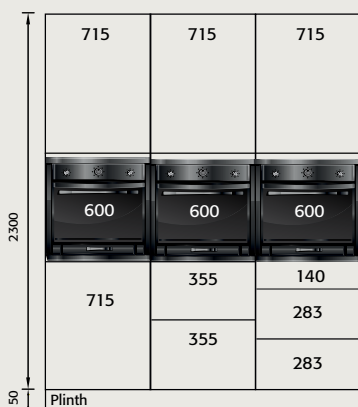

Fridge Freezer Combinations

TALL INSTALLATION HEIGHT (2300)

Door & Drawer Combinations

Larder Combinations

Oven Combinations

Single Oven

Double Oven

Oven / Microwave / Coffee Machine