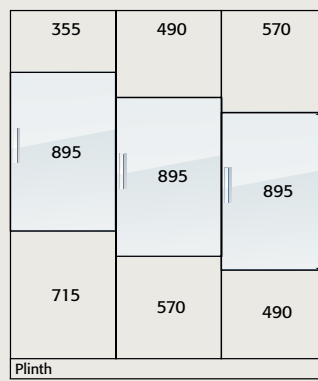

MEDIUM INSTALLATION HEIGHT (2120)

Door & Drawer Combinations

Larder Combinations

Oven Combinations

Single Oven

Double Oven

Oven / Microwave/ Coffee Machine

Microwave / Combi / Coffee Machine

Fridge Freezer Combinations

TALL INSTALLATION HEIGHT (2300)

Door & Drawer Combinations

Larder Combinations

Oven Combinations

Single Oven

Double Oven

Oven / Microwave / Coffee Machine