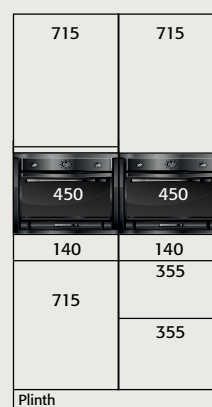

Microwave / Combi / Coffee Machine